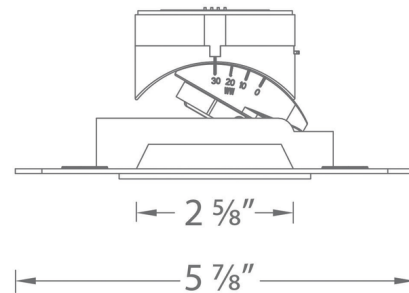

CLICK TO VIEW PRODUCT

Notes: