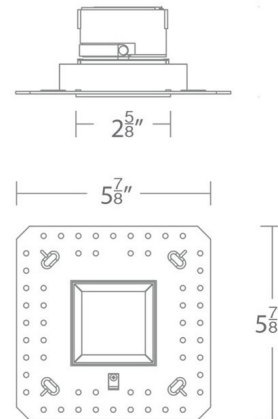

CLICK TO VIEW PRODUCT

Notes: