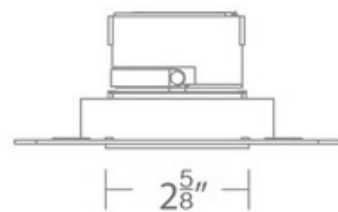

COMPANY	PROJECT	FIXTURE TYPE	APPROVED BY	DATE