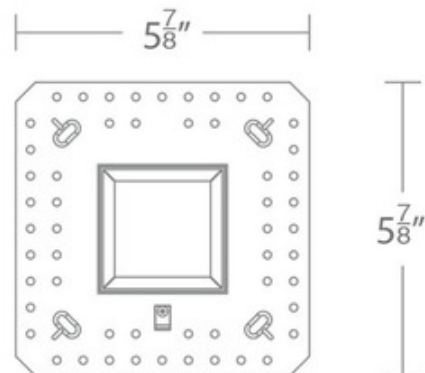

COMPANY	PROJECT	FIXTURE TYPE	APPROVED BY	DATE