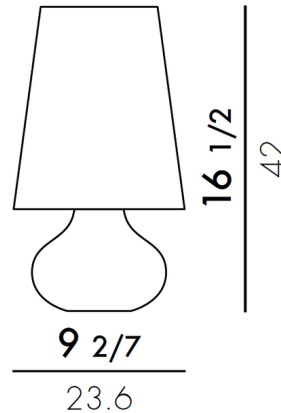

By Kartell

Description

The Cindy Table Lamp features a conical lampshade and rounded teardrop base. Cindy's special feature is her matte metallic tone ABS finishes which gives it a twist of contemporary and a touch of richness. On/off switch on cord.

Shown in fuschia

Specifications

COLOR	Fuschia
BODY FINISH	N/A
WATTAGE	15W
DIMMER	N/A
DIMENSIONS	9.29"W x 16.5"H
BULB NOT INCLUDED	1 x A19/Medium (E26)/15W/120V LED
COUNTRY OF ORIGIN	Italy

CLICK TO VIEW PRODUCT