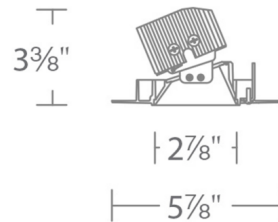

CLICK TO VIEW PRODUCT

Notes: