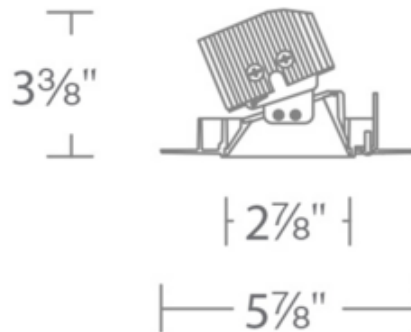

Aether 3.5IN SQ Trimless 85CRI Wall Wash Trim

Description:

Aether 3.5 Inch Square 85CRI Trimless (invisible) Wall Wash Trim features die-cast aluminum construction with a White, Brushed Nickel, Black or Haze reflector. 3.5 inch trim aperture and 3.5 inch housing height. Choice of 2700K, 3000K, 3500K or 4000K color temperature with 85CRI. Asymmetrical beam. Integrated 15.5 watt universal input voltage (120-277V) LED module. Dimmable to 0% with 0-10V dimmers (120 & 277V) or to 10% with low-voltage electronic dimmers (120V only). Accommodates ceiling thickness of 0.5-1.5 inch. 5 year WAC Lighting product warranty, ETL listed. Suitable for wet locations. Title 24 compliant. A complete fixture includes a housing and trim, sold separately.

Shown in: White

List Price: \$299.93
 Our Price: \$215.95

Shade Color: N/A
 Body Finish: White
 Lamp: 1 x LED/15.5W/120V LED
 Wattage: 15.5W
 Dimmer: Low Voltage Electronic
 Dimensions: 5.88"W x 3.38"H

Technical Information

Luminous Flux: 830 lumens
 Lumens/Watt: 53.55
 Lamp Color: 2700 K
 Color Rendering: 85 CRI
 Lamp Life: 50000 hours
 Function: Wall Washer
 Aperture Shape: Square
 Aperture Size: 3.500"

Product Number: WAC769135			
Company:		Fixture Type:	Date: Jan 28, 2020
Project:		Approved By:	