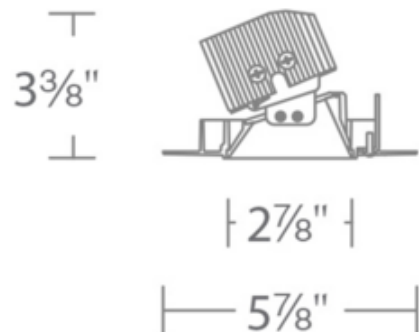

COMPANY	PROJECT	FIXTURE TYPE	APPROVED BY	DATE