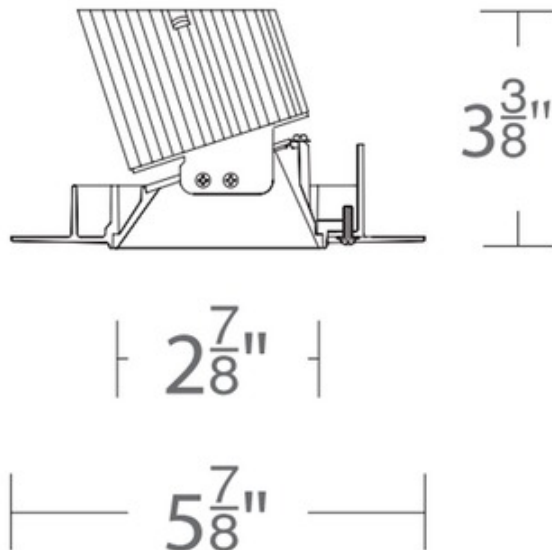

# Aether 3.5IN SQ Trimless 90CRI Wall Wash Trim

**Description:**

Aether 3.5 Inch Square 90CRI Trimless (invisible) Wall Wash Trim features die-cast aluminum construction with a White, Brushed Nickel, Black or Haze reflector. 3.5 inch trim aperture and 3.5 inch housing height. Choice of 2700K or 3000K color temperature with 90CRI. Asymmetrical beam. Integrated 15.5 watt universal input voltage (120-277V) LED module. Dimmable to 0% with 0-10V dimmers (120 & 277V) or to 10% with low-voltage electronic dimmers (120V only). Accommodates ceiling thickness of 0.5-1.5 inch. 5 year WAC Lighting product warranty, ETL listed. Suitable for wet locations. Title 24 compliant. A complete fixture includes a housing and trim, sold separately.

Shown in: White

List Price: \$312.43  
 Our Price: \$224.95

Shade Color: N/A  
 Body Finish: White  
 Lamp: 1 x LED/15.5W/120V LED  
 Wattage: 15.5W  
 Dimmer: Low Voltage Electronic  
 Dimensions: 5.88"W x 3.38"H

**Technical Information**

Luminous Flux: 690 lumens  
 Lumens/Watt: 44.52  
 Lamp Color: 2700 K  
 Color Rendering: 90 CRI  
 Lamp Life: 50000 hours  
 Function: Wall Washer  
 Aperture Shape: Square  
 Aperture Size: 3.500"