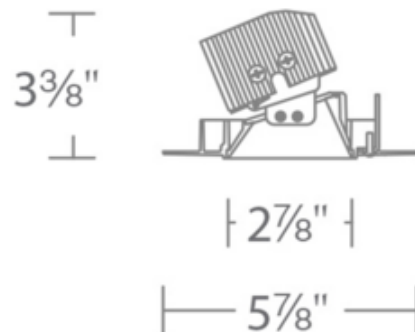

COMPANY	PROJECT	FIXTURE TYPE	APPROVED BY	DATE