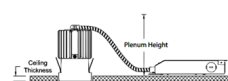

CLICK TO VIEW PRODUCT

Notes: