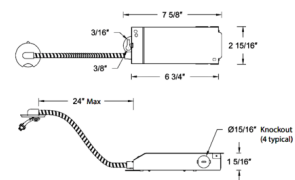

By WAC Lighting

Description

Volta 2 Inch Non-IC Remodel Housing for use with Round or Square flanged trims available in a 15 watt (10 watt for Spot beam angle) and 22 watt (15 watt for Spot beam angle) option. Includes a Universal 120V-277V AC 50/60Hz driver. ELV dimmable at 120V. ELV or 0-10V dimmable at 120/277V. Note: A complete fixture requires a housing and trim, sold separately.

Specifications

REFLECTOR/BAFFLE COLOR N/A
 BODY FINISH Black
 WATTAGE 15W
 DIMMER Low Voltage Electronic
 DIMENSIONS 7.63"W x 1.31"H x 2.94"D
 INTEGRATED LED MODULE 1 x LED/15W/120-277V LED
 COUNTRY OF ORIGIN China

Technical Information

APERTURE SIZE 2.000"
 HOUSING HEIGHT 2"
 HOUSING TYPE Remodel NON IC
 CEILING TYPE Drywall with Trim

Shown in black

*Power consumption depends on beam angle of the trim.

Model	Power*	S	N, F, W, A
Remodel	R2BRT Round or Square	15	10W 15W
		22	15W 22W

Ceiling Thickness	Minimum Required Plenum Height
1/2"	5 1/2"
1"	5"
1 1/2"	5"

CLICK TO VIEW PRODUCT

Notes: