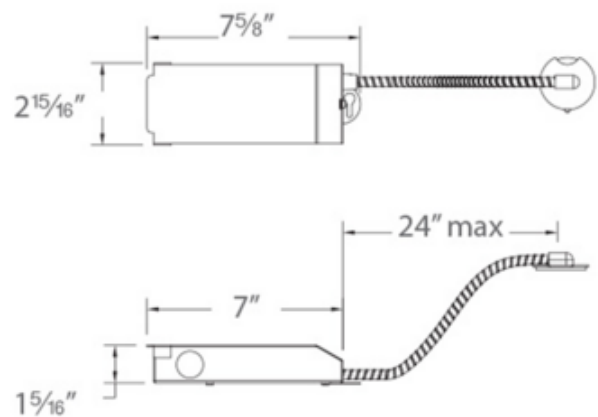

BRAND

WAC Lighting

DESCRIPTION

Volta 2 Inch Non-IC Remodel Housing for Round or Square trims features steel construction with driver concealed within housing. Available in a 15 and 22 watt option. Non-IC designation requires that insulation be kept a minimum of 3 inches away from housing. Ceiling cut out: 3 9/16 x 3 9/16 inch. Universal 120V-277V AC 50/60Hz. ETL listed. Dimmable with an electronic low voltage (ELV) or 0-10V dimmer, sold separately. A complete fixture includes a housing and trim, sold separately.

Shown in: Black

TRIM COLOR	N/A
BODY FINISH	Black
WATTAGE	15W
DIMMER	Low Voltage Electronic
DIMENSIONS	7.63"W x 1.31"H x 2.94"D
LAMP	1 x LED/15W/120V LED

Technical Information

CEILING TYPE	Drywall with Trim
HOUSING TYPE	Remodel NON IC
HOUSING HEIGHT	3"
APERTURE SHAPE	Square

ITEM NUMBER WAC769260

COMPANY	PROJECT	FIXTURE TYPE	APPROVED BY	DATE