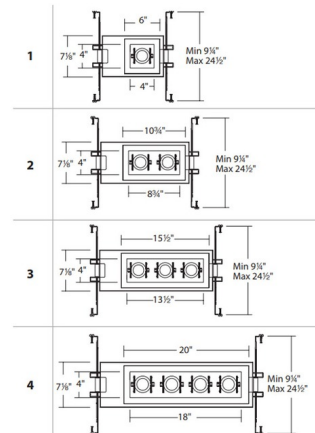

Lightology

lightology.com
866-954-4489
07-15-25

Project: _____
Company: _____
Location: _____ Fixture Type: _____
SPEC #: **WAC769353**
Approved On: _____ Approved By: _____

Silo Multiples Adjustable Spot Trim and Housing By WAC Lighting

Description

Silo Multiples Trimmed Retractable, Adjustable Spot Lights feature continuously adjustable beam angle between 15 and 45 degrees. Independently adjustable and retractable heads. 365 degree horizontal rotation and 180 degree vertical aiming. Die-cast aluminum head with rotatable front face. Steel housing and trim. Accommodates 0.5-1 inch ceiling thickness. Available in electrostatically powder coated Black with Black trim, White with White trim, or Black with White trim. Choice of 2700K, 3000K, 3500K, or 4000K color temperature and 10 or 14 watt output per head. 1, 2, 3, or 4 lights. Complete fixture- includes trim and new construction housing.

Specifications

REFLECTOR/BAFFLE COLOR	N/A
BODY FINISH	White
WATTAGE	14W
DIMMER	Low Voltage Electronic
DIMENSIONS	7.13"W x 6"H
INTEGRATED LED MODULE	1 x LED/14W/120V LED

Technical Information

APERTURE SIZE	4.000"
APERTURE SHAPE	Round
HOUSING HEIGHT	6"
HOUSING TYPE	New Construction NON IC
LAMP LIFE	50000 hours
BEAM SPREAD	Adjustable
COLOR RENDERING	90 CRI
LAMP COLOR	4000K
LUMENS/WATT	84.64
LUMINOUS FLUX	1185 lumens

Shown in white

CLICK TO VIEW PRODUCT

Notes: