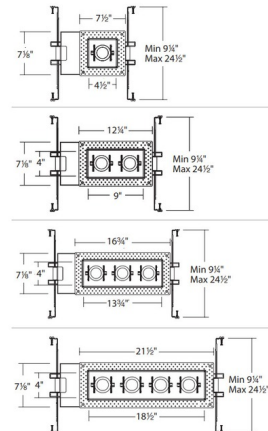

Lightology

lightology.com
866-954-4489
06-04-26

Project: _____
Company: _____
Location: _____ Fixture Type: _____
SPEC #: **WAC769354**
Approved On: _____ Approved By: _____

Silo Multiples Trimless Adjustable Spot and Housing By WAC Lighting

Description

Silo Multiples Trimless Retractable, Adjustable Spot Lights feature continuously adjustable beam angle between 15 and 45 degrees. Independently adjustable and retractable heads. 365 degree horizontal rotation and 180 degree vertical aiming. Die-cast aluminum head with rotatable front face. Steel housing and trim.

Accommodates 0.5-1 inch ceiling thickness. Available in electrostatically powder coated Black or White. Choice of 2700K, 3000K, 3500K, or 4000K color temperature and 10 or 14 watt output per head. 1, 2, 3, or 4 lights. Complete fixture- includes new construction housing.

Specifications

REFLECTOR/BAFFLE COLOR	N/A
BODY FINISH	White / Black Reflector
WATTAGE	20W
DIMMER	Low Voltage Electronic
DIMENSIONS	7.13"W x 6"H
INTEGRATED LED MODULE	2 x LED/10W/120V LED

Technical Information

APERTURE SIZE	4.500"
APERTURE SHAPE	Round
HOUSING HEIGHT	6"
HOUSING TYPE	New Construction NON IC
LAMP LIFE	50000 hours
BEAM SPREAD	Adjustable
COLOR RENDERING	90 CRI
LAMP COLOR	2700K
LUMENS/WATT	156.00
LUMINOUS FLUX	1560 lumens

Shown in white / black reflector

CLICK TO VIEW PRODUCT

Notes: