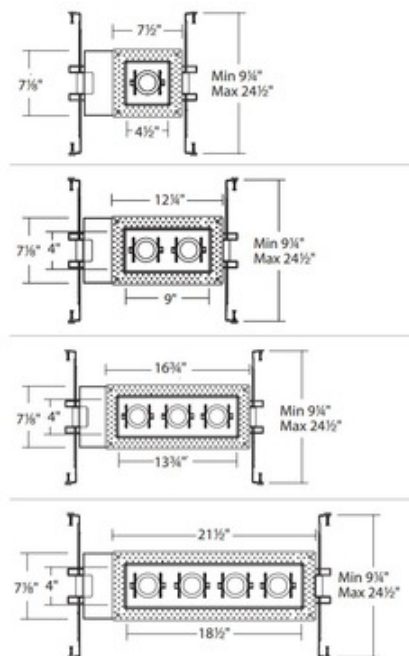

**BRAND**

WAC Lighting

**DESCRIPTION**

Silo Multiples Trimless Retractable, Adjustable Spot Lights feature continuously adjustable beam angle between 15 and 45 degrees. Independently adjustable and retractable heads. 365 degree horizontal rotation and 180 degree vertical aiming. Die-cast aluminum head with rotatable front face. Steel housing and trim. Accommodates 0.5-1 inch ceiling thickness. Available in electrostatically powder coated Black or White. Choice of 2700K, 3000K, 3500K, or 4000K color temperature and 10 or 14 watt output per head. 1, 2, 3, or 4 lights. Complete fixture- includes new construction housing.

Shown in: White / Black Reflector

<b>TRIM COLOR</b>	N/A
<b>BODY FINISH</b>	White / Black Reflector
<b>WATTAGE</b>	20W
<b>DIMMER</b>	Low Voltage Electronic
<b>DIMENSIONS</b>	7.13"W x 6"H
<b>INTEGRATED LED MODULE</b>	
<b>LAMP</b>	2 x LED/10W/120V LED

*Technical Information*

<b>LUMINOUS FLUX</b>	1560 lumens
<b>LUMENS/WATT</b>	156.00
<b>LAMP COLOR</b>	2700K
<b>COLOR RENDERING</b>	90 CRI
<b>BEAM SPREAD</b>	Adjustable
<b>LAMP LIFE</b>	50000 hours
<b>HOUSING TYPE</b>	New Construction NON IC
<b>HOUSING HEIGHT</b>	6"
<b>APERTURE SHAPE</b>	Round
<b>SPEC #</b>	WAC769354