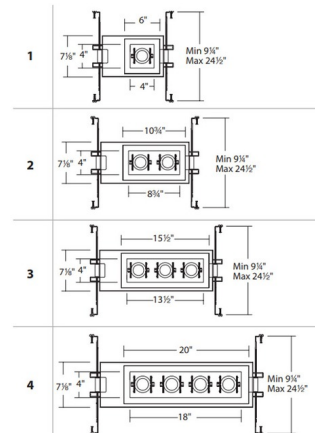

Shown in white / black reflector