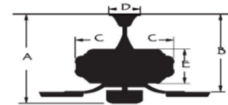

### Description

Aeris Ceiling Fan with Light is a simple classic piece, perfect in any area of your home. Features a 153mmx15mm motor, 52 inch blade span, and 15-35 degree pitch. Available in a Matte Black motor with matching blades, or a Stainless Steel motor with silver blades. Supplied with one 4.5 inch downrod, 17 watt LED light with polycarbonate lens, and remote control. Limited lifetime warranty. ETL listed.

### CEILING DROP DIMENSIONS

A:13.4" B:10.3" C:8.2" D:5.2" E:3.1"