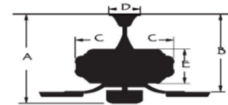

### Description

Aeris Ceiling Fan with Light Is a simple classic piece, perfect in any area of your home. Features a 153mmx15mm motor, 52 inch blade span, and 15-35 degree pitch. Available in a Matte Black motor with matching blades, or a Stainless Steel motor with silver blades. Supplied with one 4.5 inch downrod, 17 watt LED light with polycarbonate lens, and remote control. Limited lifetime warranty. ETL listed.

### CEILING DROP DIMENSIONS

A:13.4" B:10.3" C:8.2" D:5.2" E:3.1"