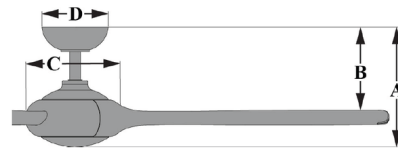

A: 11.3" B: 9.2" C: 6.3" D: 6.3"