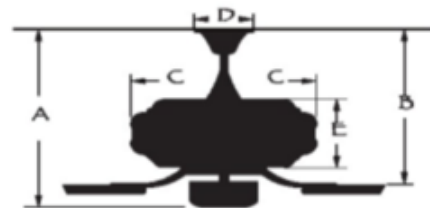

BRAND

Wind River

DESCRIPTION

Estela Ceiling Fan is a traditional piece, with intricate details on the motor, making this perfect in any area of your home. Features a 153mxx17mm AC motor, 52 inch blade span, five blades and 12 degree pitch. Available in an Iced Gold motor with reversible Iced Gold/Walnut blades or a French Beige motor with reversible Walnut/Maple blades. Includes integrated up-light, one 4.5 inch downrod, and full function remote control. Limited lifetime warranty. ETL listed.

Shown in: French Beige / Maple / Walnut

SHADE COLOR	Maple / Walnut
BODY FINISH	French Beige
WATTAGE	60W
DIMMER	Included
DIMENSIONS	52"W x 13"H
BULB INCLUDED	
LAMP	4 x C7/Candelabra (E12)/15W/120V Incandescent

A:13.0" B:10.8" C:12.1" D:5.9" E:7"

SPEC #

WRF769606

COMPANY

PROJECT

FIXTURE TYPE

APPROVED BY

DATE