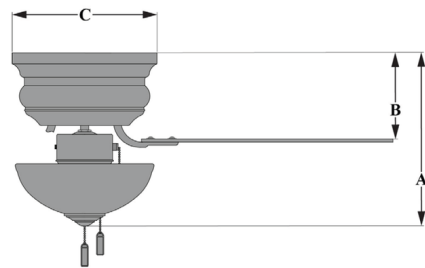

Description

Frisco Flush Ceiling Fan with Light is a simple classic piece, perfect for any room in your home. Features an AC 153 x 12 3-speed fan motor with 44 inch blade span, and 12 degree pitch. Manual reverse. Dual pull chain for independent fan and light operation.

Specifications

BLADE COLOR	Dark Walnut
BODY FINISH	Nickel
WATTAGE	18W
DIMMER	N/A
DIMENSIONS	44"W x 12.3"H
BULB INCLUDED	2 x A19/Medium (E26)/9W/120V LED
COUNTRY OF ORIGIN	China

Technical Information

LAMP COLOR	3000K
LUMENS/WATT	134.00
LUMINOUS FLUX	1206 lumens

Shown in nickel / dark walnut

A: 12.3" B: 6.9" C: 10.2"

CLICK TO VIEW PRODUCT

Notes: