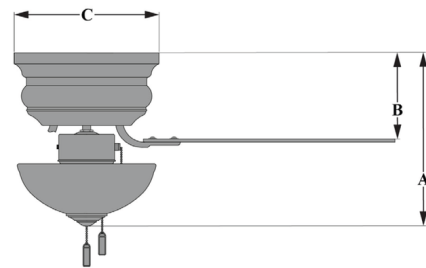

### Description

Frisco Flush Ceiling Fan with Light is a simple classic piece, perfect for any room in your home. Features an AC 153 x 12 3-speed fan motor with 44 inch blade span, and 12 degree pitch. Manual reverse. Dual pull chain for independent fan and light operation.

### Specifications

BLADE COLOR	Dark Walnut
BODY FINISH	Nickel
WATTAGE	18W
DIMMER	N/A
DIMENSIONS	44"W x 12.3"H
BULB INCLUDED	2 x A19/Medium (E26)/9W/120V LED
COUNTRY OF ORIGIN	China

### Technical Information

LAMP COLOR	3000K
LUMENS/WATT	134.00
LUMINOUS FLUX	1206 lumens

Shown in nickel / dark walnut

A: 12.3" B: 6.9" C: 10.2"

CLICK TO VIEW PRODUCT

Notes: