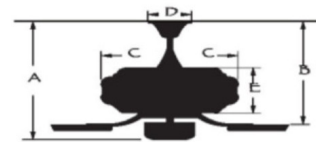

### Description

Modelo Ceiling Fan with Light is a simple classic piece, perfect for any room in your home. Features a 153mmx15mm motor, 52 inch blade span, and 12 degree pitch. Available in a Nickel motor with reversible maple/walnut blades, an Oiled Bronze motor with reversible maple/walnut blades, a French beige motor with reversible maple/walnut blades, or an Iced Gold motor with reversible ice gold/walnut blades. Dual pull chain for independent fan and light operation. Comes with one 4.5 inch downrod. Limited lifetime warranty. ETL listed.

### CEILING DROP DIMENSIONS

A:16.7" B:10.4" C:11.8" D:5.9" E:4.7"

### Specifications

BLADE COLOR	N/A
BODY FINISH	Oiled Bronze
WATTAGE	26W
DIMMER	Not Dimmable
DIMENSIONS	52"W x 25.2"H
BULB INCLUDED	2 x CF/Medium (E26)/13W/120V Compact Fluorescent
COUNTRY OF ORIGIN	China