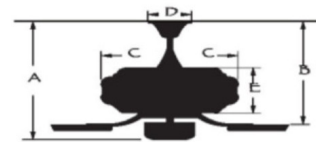

CEILING DROP DIMENSIONS

A:16.7" B:10.4" C:11.8" D:5.9" E:4.7"

Specifications

BLADE COLOR	N/A
BODY FINISH	Oiled Bronze
WATTAGE	26W
DIMMER	Not Dimmable
DIMENSIONS	52"W x 25.2"H
BULB INCLUDED	2 x CF/Medium (E26)/13W/120V Compact Fluorescent
COUNTRY OF ORIGIN	China