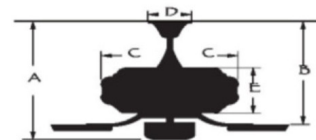

Description

Modelo Ceiling Fan with Light is a simple classic piece, perfect for any room in your home. Features a 153mmx15mm motor, 52 inch blade span, and 12 degree pitch. Available in a Nickel motor with reversible maple/walnut blades, an Oiled Bronze motor with reversible maple/walnut blades, a French beige motor with reversible maple/walnut blades, or an Iced Gold motor with reversible ice gold/walnut blades. Dual pull chain for independent fan and light operation. Comes with one 4.5 inch downrod. Limited lifetime warranty. ETL listed.

Shown in oiled bronze

CEILING DROP DIMENSIONS

A:16.7" B:10.4" C:11.8" D:5.9" E:4.7"

Specifications

BLADE COLOR	N/A
BODY FINISH	Oiled Bronze
WATTAGE	26W
DIMMER	Not Dimmable
DIMENSIONS	52"W x 25.2"H
BULB INCLUDED	2 x CF/Medium (E26)/13W/120V Compact Fluorescent
COUNTRY OF ORIGIN	China