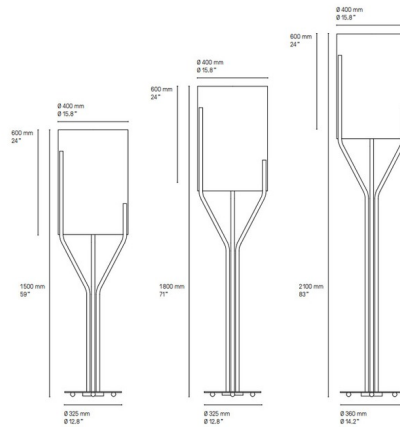

Lightology

lightology.com
866-954-4489
06-29-26

Project: _____
 Company: _____
 Location: _____ Fixture Type: _____
 SPEC #: **CVL769662**
 Approved On: _____ Approved By: _____

Arborescence Large Shade Floor Lamp By CVL Luminaires

Description

The sleek and minimal Arborescence Floor Lamp features a White paper shade with a Polished or Satin Brass, Copper, Graphite, or Nickel finish. Foot-operated On/Off switch on cord.

Shown in satin brass / white

Specifications

COLOR	White
BODY FINISH	Satin Brass
WATTAGE	150W
DIMMER	N/A
DIMENSIONS	15.8"W x 71"H
BULB NOT INCLUDED	1 x A19/Medium (E26)/150W/120V Incandescent
COUNTRY OF ORIGIN	France

CLICK TO VIEW PRODUCT