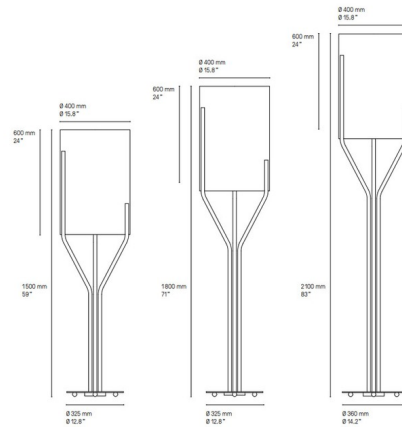

### Specifications

COLOR	White
BODY FINISH	Satin Brass
WATTAGE	150W
DIMMER	N/A
DIMENSIONS	15.8"W x 71"H
BULB NOT INCLUDED	1 x A19/Medium (E26)/150W/120V Incandescent
COUNTRY OF ORIGIN	France

CLICK TO VIEW PRODUCT