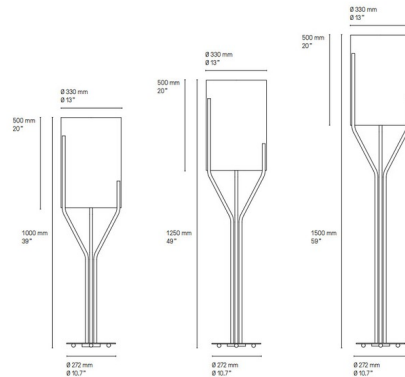

Lightology

lightology.com
866-954-4489
06-27-26

Project: _____

Company: _____

Location: _____ Fixture Type: _____

SPEC #: **CVL769686**

Approved On: _____ Approved By: _____

Arborescence Small Shade Floor Lamp By CVL Luminaires

Description

The sleek and minimal Arborescence Floor Lamp features a White paper shade with a Polished or Satin Brass, Copper, Graphite, or Nickel finish. Foot-operated On/Off switch on cord.

Shown in satin brass / white

Specifications

COLOR	White
BODY FINISH	Satin Brass
WATTAGE	150W
DIMMER	N/A
DIMENSIONS	13"W x 49"H
BULB NOT INCLUDED	1 x A19/Medium (E26)/150W/120V Incandescent
COUNTRY OF ORIGIN	France

CLICK TO VIEW PRODUCT