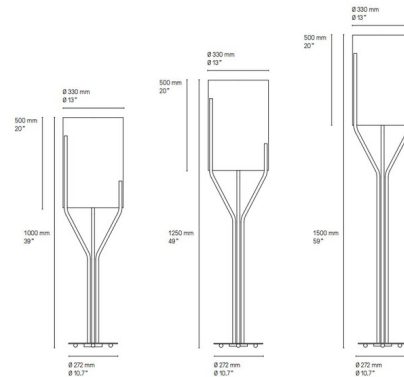

Lightology

lightology.com
866-954-4489
04-25-26

Project: _____
 Company: _____
 Location: _____ Fixture Type: _____
 SPEC #: **CVL769686**
 Approved On: _____ Approved By: _____

Arborescence Small Shade Floor Lamp By CVL Luminaires

Description

The sleek and minimal Arborescence Floor Lamp features a White paper shade with a Polished or Satin Brass, Copper, Graphite, or Nickel finish. Foot-operated On/Off switch on cord.

Shown in satin brass / white

Specifications

COLOR	White
BODY FINISH	Satin Brass
WATTAGE	150W
DIMMER	N/A
DIMENSIONS	13"W x 49"H
BULB NOT INCLUDED	1 x A19/Medium (E26)/150W/120V Incandescent
COUNTRY OF ORIGIN	France

CLICK TO VIEW PRODUCT