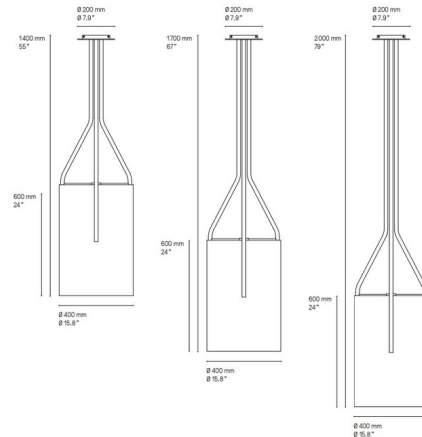

## Arborescence Large Shade Pendant By CVL Luminaires

### Description

The stylish and minimal Arborescence Pendant features a White paper drum shade with a Satin or Polished Brass, Copper, Graphite, or Nickel finish. Available in three lengths.

Shown in satin brass / white

### Specifications

COLOR	White
BODY FINISH	Satin Brass
WATTAGE	150W
DIMMER	Standard 120V
DIMENSIONS	67"L x 15.8"W x 24"H
BULB NOT INCLUDED	1 x A19/Medium (E26)/150W/120V Incandescent
COUNTRY OF ORIGIN	France