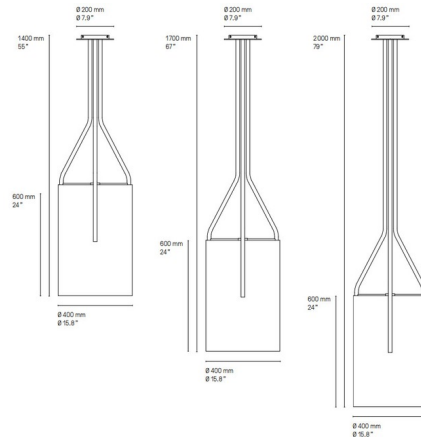

Lightology

lightology.com
866-954-4489
06-27-26

Project: _____
 Company: _____
 Location: _____ Fixture Type: _____
 SPEC #: **CVL769710**
 Approved On: _____ Approved By: _____

Arborescence Large Shade Pendant By CVL Luminaires

Description

The stylish and minimal Arborescence Pendant features a White paper drum shade with a Satin Brass or Polished Brass, Copper, Graphite, or Nickel finish. Available in three lengths.

Shown in satin brass / white

Specifications

COLOR	White
BODY FINISH	Satin Brass
WATTAGE	150W
DIMMER	Standard 120V
DIMENSIONS	67"L x 15.8"W x 24"H
BULB NOT INCLUDED	1 x A19/Medium (E26)/150W/120V Incandescent
COUNTRY OF ORIGIN	France