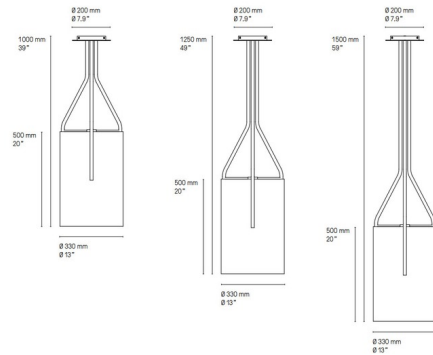

## Arborescence Small Shade Pendant By CVL Luminaires

### Description

The stylish and minimal Arborescence Pendant features a White paper drum shade with a Satin or Polished Brass, Copper, Graphite, or Nickel finish. Available in three lengths.

Shown in satin brass / white

### Specifications

COLOR	White
BODY FINISH	Satin Brass
WATTAGE	150W
DIMMER	Standard 120V
DIMENSIONS	49"L x 13"W x 20"H
BULB NOT INCLUDED	1 x A19/Medium (E26)/150W/120V Incandescent
COUNTRY OF ORIGIN	France