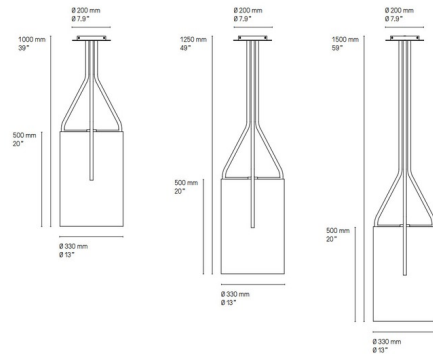

Lightology

lightology.com
866-954-4489
06-27-26

Project: _____
 Company: _____
 Location: _____ Fixture Type: _____
 SPEC #: **CVL769734**
 Approved On: _____ Approved By: _____

Arborescence Small Shade Pendant By CVL Luminaires

Description

The stylish and minimal Arborescence Pendant features a White paper drum shade with a Satin or Polished Brass, Copper, Graphite, or Nickel finish. Available in three lengths.

Shown in satin brass / white

Specifications

COLOR	White
BODY FINISH	Satin Brass
WATTAGE	150W
DIMMER	Standard 120V
DIMENSIONS	49"L x 13"W x 20"H
BULB NOT INCLUDED	1 x A19/Medium (E26)/150W/120V Incandescent
COUNTRY OF ORIGIN	France