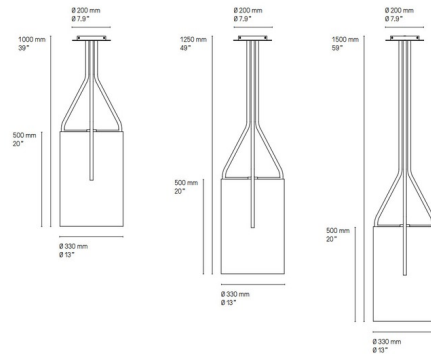

Lightology

lightology.com
866-954-4489
04-27-26

Project: _____
 Company: _____
 Location: _____ Fixture Type: _____
 SPEC #: **CVL769734**
 Approved On: _____ Approved By: _____

Arborescence Small Shade Pendant By CVL Luminaires

Description

The stylish and minimal Arborescence Pendant features a White paper drum shade with a Satin or Polished Brass, Copper, Graphite, or Nickel finish. Available in three lengths.

Shown in satin brass / white

Specifications

COLOR	White
BODY FINISH	Satin Brass
WATTAGE	150W
DIMMER	Standard 120V
DIMENSIONS	49"L x 13"W x 20"H
BULB NOT INCLUDED	1 x A19/Medium (E26)/150W/120V Incandescent
COUNTRY OF ORIGIN	France