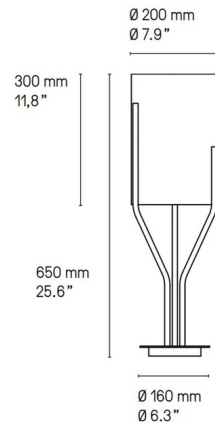

### Specifications

COLOR	White
BODY FINISH	Satin Brass
WATTAGE	100W
DIMMER	N/A
DIMENSIONS	7.9"W x 25.6"H
BULB NOT INCLUDED	1 x A19/Medium (E26)/100W/120V Incandescent
COUNTRY OF ORIGIN	France

CLICK TO VIEW PRODUCT