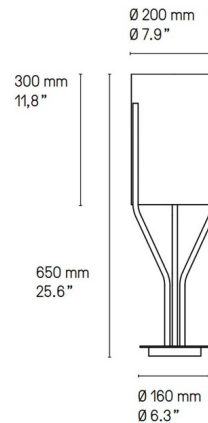

Specifications

COLOR	White
BODY FINISH	Satin Brass
WATTAGE	100W
DIMMER	N/A
DIMENSIONS	7.9"W x 25.6"H
BULB NOT INCLUDED	1 x A19/Medium (E26)/100W/120V Incandescent
COUNTRY OF ORIGIN	France

Shown in satin brass / white