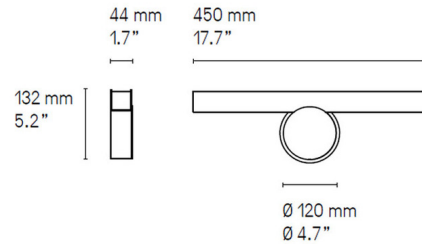

Description

The sleek and geometric Calee V1 Wall Light features a rectangular shade resting on a circular accent. Choice of Satin or Polished Brass, Copper, Graphite or Nickel. Choose a finish for the circular accent and a color for the rectangular shade. Includes a cover plate for standard 4 inch North American junction box, not pictured.

Shown in polished brass round backplate / satin brass rectangular shade

Specifications

COLOR Satin Brass Rectangular Shade
BODY FINISH Polished Brass Round Backplate
WATTAGE 9W
DIMMER Not Dimmable
DIMENSIONS 17.7"W x 5.2"H x 1.7"D
INTEGRATED LED MODULE 1 x LED/9W/24V LED
COUNTRY OF ORIGIN France

Technical Information

LAMP COLOR 2700K
LUMENS/WATT 106.67
LUMINOUS FLUX 960 lumens

CLICK TO VIEW PRODUCT

Notes: