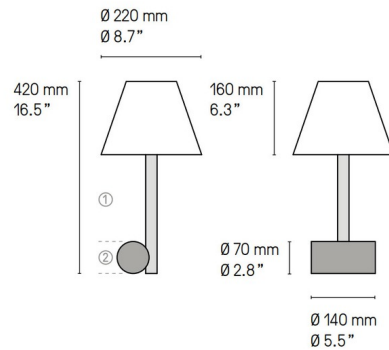

By CVL Luminaires

Description

The geometric-inspired Calee XS Table Lamp features a slim stem resting against a cylindrical base. Choice of Satin Brass, Satin Copper, Satin Graphite, or Satin Nickel with a Black or White Chinette flared shade. Choose a color for the stem and a finish for the cylindrical base. Shown with Satin Nickel color and Satin Graphite finish.

Shown in satin graphite / satin nickel

XS

Specifications

COLOR	Satin Nickel
BODY FINISH	Satin Graphite
WATTAGE	60W
DIMMER	N/A
DIMENSIONS	8.7"W x 16.5"H
BULB NOT INCLUDED	1 x B10/E14 (European)/60W/120V Incandescent
COUNTRY OF ORIGIN	France