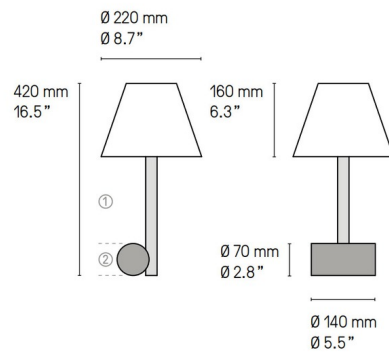

### Specifications

COLOR . . . . . Satin Nickel  
BODY FINISH . . . . . Satin Graphite  
WATTAGE . . . . . 60W  
DIMMER . . . . . N/A  
DIMENSIONS . . . . . 8.7"W x 16.5"H  
BULB NOT INCLUDED . . . . . 1 x B10/E14 (European)/60W/120V Incandescent  
COUNTRY OF ORIGIN . . . . . France