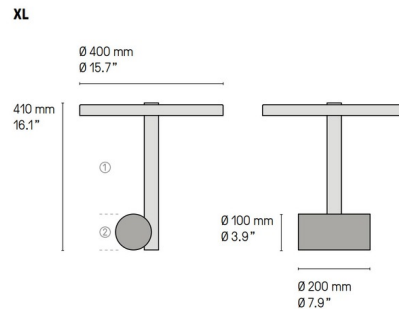

CLICK TO VIEW PRODUCT

Notes: