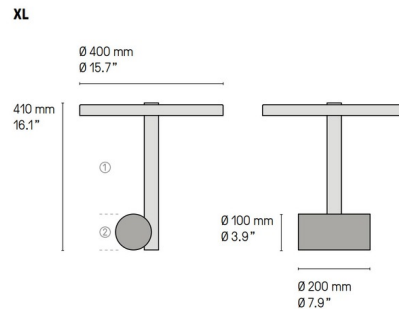

### Description

The geometric Calee XL Table Lamp features a cylindrical base, a thin stem, and a disc which conceals the LED light source. Base available in Satin Graphite, Brass, Copper, or Nickel. Stem and disc in Satin Brass. Dimmable via TRIAC dimming.

### Specifications

COLOR . . . . . Satin Brass  
BODY FINISH . . . . . Satin Graphite  
WATTAGE . . . . . 17W  
DIMMER . . . . . N/A  
DIMENSIONS . . . . . 15.7"W x 16.1"H  
INTEGRATED LED MODULE . . . . . 1 x LED/17W/120V LED  
COUNTRY OF ORIGIN . . . . . France