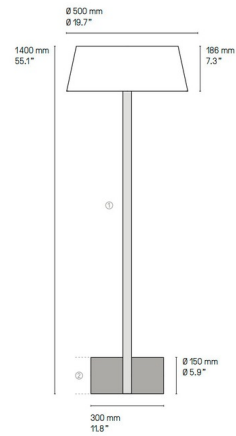

### Description

The geometric-inspired Calee XS Floor Lamp features a slim stem resting against a cylindrical base. Choice of Satin Brass, Satin Copper, Satin Graphite, or Satin Nickel with a Black or White Chinette flared shade. Choose a color for the stem and a finish for the cylindrical base. Shown with Satin Brass color and Satin Graphite finish.

### Specifications

COLOR . . . . . Satin Brass  
BODY FINISH . . . . . Satin Graphite  
WATTAGE . . . . . 100W  
DIMMER . . . . . Not Dimmable  
DIMENSIONS . . . . . 19.7"W x 55.1"H  
BULB NOT INCLUDED . . . . . 1 x A19/Medium (E26)/100W/120V Incandescent  
COUNTRY OF ORIGIN . . . . . France