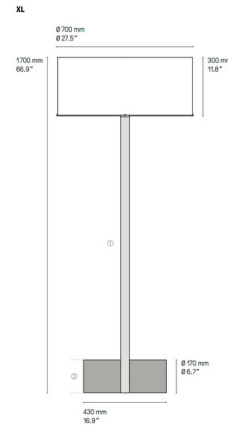

Lightology

lightology.com
866-954-4489
05-20-26

Project: _____
Company: _____
Location: _____ Fixture Type: _____
SPEC #: **CVL769899**
Approved On: _____ Approved By: _____

Calee XL Floor Lamp By CVL Luminaires

Description

The geometric-inspired Calee XL Floor Lamp features a slim stem resting against a cylindrical base. Choice of Satin Brass, Satin Copper, Satin Graphite, or Satin Nickel with a Black or White Chinette drum shade. Choose a color for the stem and a finish for the cylindrical base. Shown with Satin Brass color and Satin Graphite finish.

Shown in satin graphite / satin brass

Specifications

COLOR Satin Brass
BODY FINISH Satin Graphite
WATTAGE 200W
DIMMER Not Dimmable
DIMENSIONS 27.5"W x 66.9"H
BULB NOT INCLUDED 1 x A19/Medium (E26)/200W/120V Incandescent
COUNTRY OF ORIGIN France