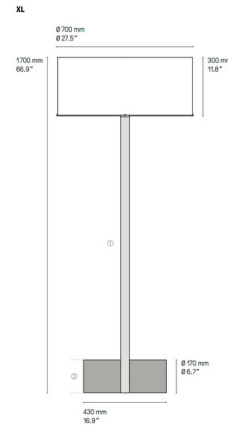

Lightology

lightology.com
866-954-4489
04-04-26

Project: _____
Company: _____
Location: _____ Fixture Type: _____
SPEC #: **CVL769899**
Approved On: _____ Approved By: _____

Calee XL Floor Lamp By CVL Luminaires

Description

The geometric-inspired Calee XL Floor Lamp features a slim stem resting against a cylindrical base. Choice of Satin Brass, Satin Copper, Satin Graphite, or Satin Nickel with a Black or White Chinette drum shade. Choose a color for the stem and a finish for the cylindrical base. Shown with Satin Brass color and Satin Graphite finish.

Shown in satin graphite / satin brass

Specifications

COLOR	Satin Brass
BODY FINISH	Satin Graphite
WATTAGE	200W
DIMMER	Not Dimmable
DIMENSIONS	27.5"W x 66.9"H
BULB NOT INCLUDED	1 x A19/Medium (E26)/200W/120V Incandescent
COUNTRY OF ORIGIN	France