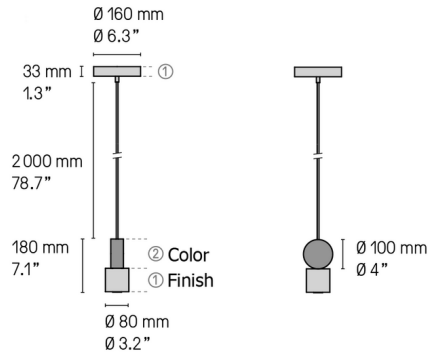

By CVL Luminaires

Description

The sleek Calee V1 Pendant is both minimal and statement-making. Composed of the simple geometric forms of the cube and the circle, Calee's geometric silhouette will add a modern accent to any space. Note: Finish refers to the finish of the cube portion and ceiling canopy. Color refers to the color of the circular portion of the pendant.

Specifications

COLOR	Satin Graphite
BODY FINISH	Satin Brass
WATTAGE	8W
DIMMER	Not Dimmable
DIMENSIONS	86.1"L x 3.2"W x 7.1"H x 3.2"D
INTEGRATED LED MODULE	1 x LED/8W/120V LED
COUNTRY OF ORIGIN	France

Technical Information

LAMP COLOR	2700K
LUMENS/WATT	62.50
LUMINOUS FLUX	500 lumens

Shown in satin brass / satin graphite

CLICK TO VIEW PRODUCT

Notes: