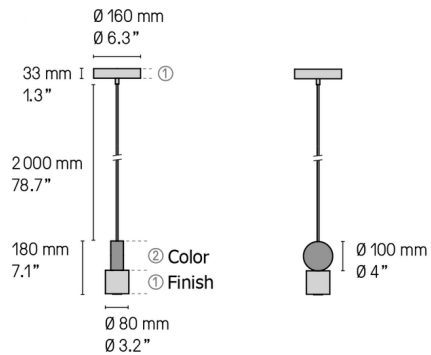

Description

The sleek Calee V1 Pendant is both minimal and statement-making. Composed of the simple geometric forms of the cube and the circle, Calee's geometric silhouette will add a modern accent to any space. Note: Finish refers to the finish of the cube portion and ceiling canopy. Color refers to the color of the circular portion of the pendant.

Shown in satin brass / satin graphite

Specifications

COLOR	Satin Graphite
BODY FINISH	Satin Brass
WATTAGE	8W
DIMMER	Not Dimmable
DIMENSIONS	86.1"L x 3.2"W x 7.1"H x 3.2"D
INTEGRATED LED MODULE	1 x LED/8W/120V LED
COUNTRY OF ORIGIN	France

Technical Information

LAMP COLOR	2700K
LUMENS/WATT	62.50
LUMINOUS FLUX	500 lumens

CLICK TO VIEW PRODUCT

Notes: