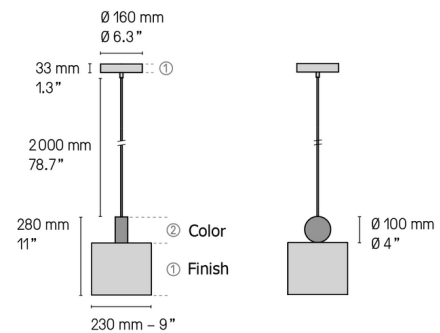

Description

The sleek Calee V2 Pendant is both minimal and statement-making. Composed of the simple geometric forms of the cylinder and the circle, Calee's geometric silhouette will add a modern accent to any space. Note: Finish refers to the finish of the cylindrical portion and ceiling canopy. Color refers to the color of the circular portion of the pendant.

Specifications

COLOR	Satin Graphite
BODY FINISH	Satin Brass
WATTAGE	12W
DIMMER	Not Dimmable
DIMENSIONS	9"W x 11"H
INTEGRATED LED MODULE	1 x LED/12W/120V LED
COUNTRY OF ORIGIN	France

Technical Information

LAMP COLOR	2700K
LUMENS/WATT	75.00
LUMINOUS FLUX	900 lumens

Shown in satin brass / satin graphite

CLICK TO VIEW PRODUCT

Notes: