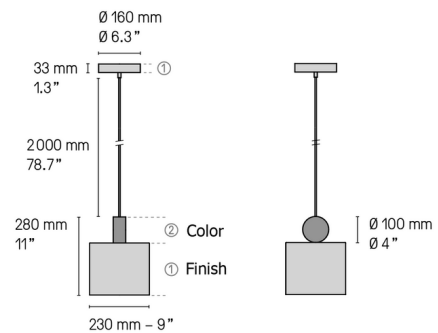

Description

The sleek Calee V2 Pendant is both minimal and statement-making. Composed of the simple geometric forms of the cylinder and the circle, Calee's geometric silhouette will add a modern accent to any space. Note: Finish refers to the finish of the cylindrical portion and ceiling canopy. Color refers to the color of the circular portion of the pendant.

Shown in satin brass / satin graphite

Specifications

COLOR	Satin Graphite
BODY FINISH	Satin Brass
WATTAGE	12W
DIMMER	Not Dimmable
DIMENSIONS	9"W x 11"H
INTEGRATED LED MODULE	1 x LED/12W/120V LED
COUNTRY OF ORIGIN	France

Technical Information

LAMP COLOR	2700K
LUMENS/WATT	75.00
LUMINOUS FLUX	900 lumens

CLICK TO VIEW PRODUCT

Notes: