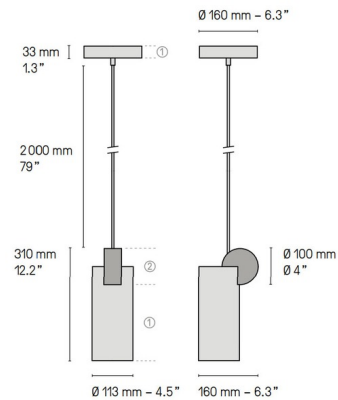

CLICK TO VIEW PRODUCT

Notes: