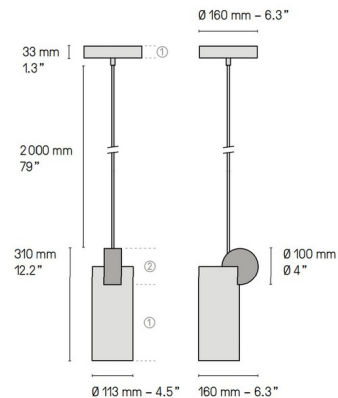

### Description

The sleek Calee V3 Pendant is both minimal and statement-making. Composed of the simple geometric forms of the cylinder and the circle, Calee's geometric silhouette will add a modern accent to any space. Note: Finish refers to the finish of the cylindrical portion and ceiling canopy. Color refers to the color of the circular portion of the pendant.

### Specifications

COLOR	Satin Graphite
BODY FINISH	Satin Brass
WATTAGE	9W
DIMMER	Not Dimmable
DIMENSIONS	6.3"W x 12.2"H x 4.5"D
INTEGRATED LED MODULE	1 x LED/9W/120V LED
COUNTRY OF ORIGIN	France