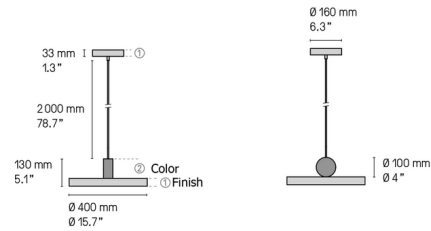

Description

The sleek Calee V4 Pendant is both minimal and statement-making. Composed of the simple circular forms, Calee's geometric silhouette will add a modern accent to any space. Note: Finish refers to the finish of the lower disc and ceiling canopy. Color refers to the color of the circular accent on top of the pendant.

Shown in satin brass / satin graphite

Specifications

COLOR	Satin Graphite
BODY FINISH	Satin Brass
WATTAGE	19W
DIMMER	Not Dimmable
DIMENSIONS	15.7"W x 5.1"H
INTEGRATED LED MODULE	1 x LED/19W/120V LED
COUNTRY OF ORIGIN	France

Technical Information

PRODUCT DIMENSIONS	Cable: 79"L
LAMP COLOR	2700K
LUMENS/WATT	78.95
LUMINOUS FLUX	1500 lumens

CLICK TO VIEW PRODUCT

Notes: