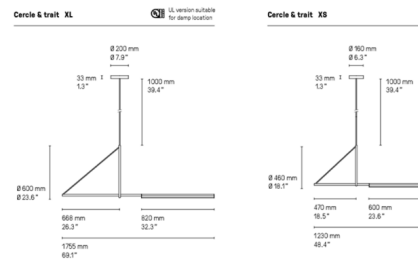

CLICK TO VIEW PRODUCT

Notes: