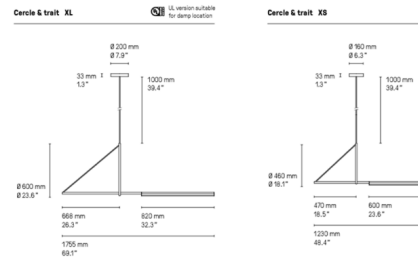

CLICK TO VIEW PRODUCT

Notes: