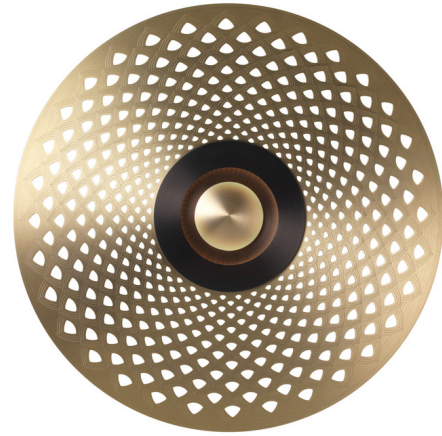

## Earth Mandala Wall / Ceiling Light

By CVL Luminaires

### Description

The Art Deco inspired Earth Mandala Light features a Satin Graphite or Satin Brass central disc with an outer disc with cut-out pattern in Satin Brass, Satin Copper, Satin Graphite, or Satin Nickel. Available in two sizes.

### Specifications

COLOR	Satin Brass
BODY FINISH	Satin Graphite
WATTAGE	15W
DIMMER	Low Voltage Electronic
DIMENSIONS	17.3"W x 17.3"H x 2"D
INTEGRATED LED MODULE	1 x LED/15W/120V LED
COUNTRY OF ORIGIN	France

### Technical Information

LAMP COLOR	2700K
LUMENS/WATT	66.00
LUMINOUS FLUX	990 lumens

Shown in satin graphite / satin brass