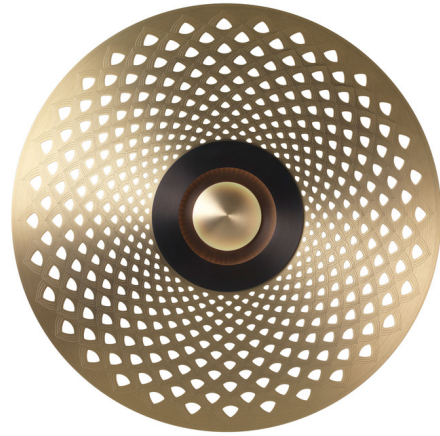

Lightology

lightology.com
866-954-4489
06-04-26

Project: _____

Company: _____

Location: _____ Fixture Type: _____

SPEC #: **CVL770014**

Approved On: _____ Approved By: _____

Earth Mandala Wall / Ceiling Light

By CVL Luminaires

Description

The Art Deco inspired Earth Mandala Light features a Satin Graphite or Satin Brass central disc with an outer disc with cut-out pattern in Satin Brass, Satin Copper, Satin Graphite, or Satin Nickel. Available in two sizes.

Specifications

COLOR	Satin Brass
BODY FINISH	Satin Graphite
WATTAGE	15W
DIMMER	Low Voltage Electronic
DIMENSIONS	17.3"W x 17.3"H x 2"D
INTEGRATED LED MODULE	1 x LED/15W/120V LED
COUNTRY OF ORIGIN	France

Technical Information

LAMP COLOR	2700K
LUMENS/WATT	66.00
LUMINOUS FLUX	990 lumens

Shown in satin graphite / satin brass

Earth Mandala

Ø 440 mm
Ø 17.3"

Disponible en Ø 330 mm
Available in Ø 13"

CLICK TO VIEW PRODUCT