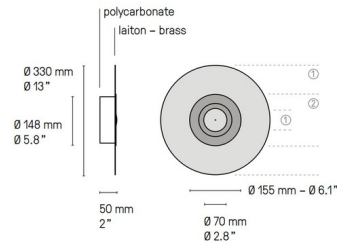

### Specifications

COLOR	Satin Brass
BODY FINISH	Satin Graphite
WATTAGE	15W
DIMMER	Low Voltage Electronic
DIMENSIONS	13"W x 13"H x 2"D
INTEGRATED LED MODULE	1 x LED/15W/120V LED
COUNTRY OF ORIGIN	France