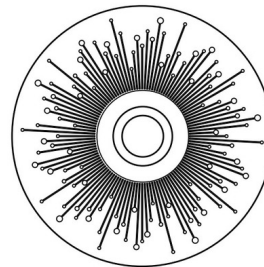

By CVL Luminaires

Description

The Art Deco inspired Earth Sun Light features a Satin Graphite or Satin Brass central disc with an outer disc with cut-out pattern in Satin Brass, Satin Copper, Satin Graphite, or Satin Nickel. Available in two sizes.

Shown in satin graphite / satin copper

Ø 440 mm
Ø 17.3"

Disponibile en Ø 330 mm
Available in Ø 13"

Specifications

COLOR	Satin Copper
BODY FINISH	Satin Graphite
WATTAGE	15W
DIMMER	Low Voltage Electronic
DIMENSIONS	13"W x 13"H x 2"D
INTEGRATED LED MODULE	1 x LED/15W/120V LED
COUNTRY OF ORIGIN	France