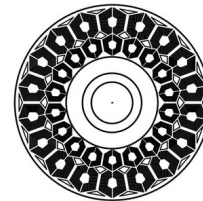

## Earth Turtle Wall / Ceiling Light

By CVL Luminaires

### Description

The Art Deco inspired Earth Turtle Light features a Satin Graphite or Satin Brass central disc with an outer disc with cut-out pattern in Satin Brass, Satin Copper, Satin Graphite, or Satin Nickel. Available in two sizes.

Shown in satin brass / satin graphite

Ø 330 mm  
Ø 13"

Disponibile en Ø 440 mm  
Available in Ø 17.3"