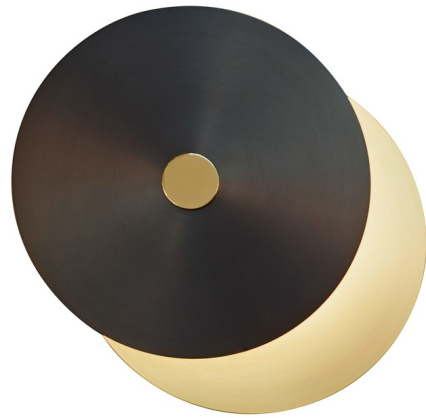

### Description

The Eclipse Wall Light features an LED plate hidden between two brass discs. Available in two sizes. Choice of Polished or Satin Brass, Copper, Graphite, or Nickel. Select color for top disc and finish for bottom disc. Dimmable via Triac dimming.

### Specifications

COLOR . . . . . Satin Graphite Top  
BODY FINISH . . . . . Satin Brass Bottom  
WATTAGE . . . . . 17W  
DIMMER . . . . . Standard 120V  
DIMENSIONS . . . . . 18"W x 18"H x 2.7"D  
INTEGRATED LED MODULE . . . . . 1 x LED/17W/120V LED  
COUNTRY OF ORIGIN . . . . . France

### Technical Information

LAMP COLOR . . . . . 3000K  
LUMENS/WATT . . . . . 105.29  
LUMINOUS FLUX . . . . . 1790 lumens

Notes:

Shown in satin brass bottom / satin graphite top

**Éclipse XS**

**Éclipse XL**