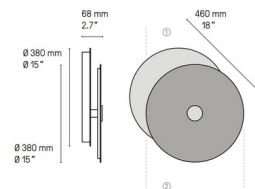

### Specifications

COLOR . . . . . Satin Graphite Top  
BODY FINISH . . . . . Satin Brass Bottom  
WATTAGE . . . . . 17W  
DIMMER . . . . . Standard 120V  
DIMENSIONS . . . . . 18"W x 18"H x 2.7"D  
INTEGRATED LED MODULE . . . . . 1 x LED/17W/120V LED  
COUNTRY OF ORIGIN . . . . . France

### Technical Information

LAMP COLOR . . . . . 3000K  
LUMENS/WATT . . . . . 105.29  
LUMINOUS FLUX . . . . . 1790 lumens

Notes:

Shown in satin brass bottom / satin graphite top

**Éclipse XS**

**Éclipse XL**