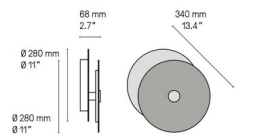

### Specifications

COLOR . . . . . Satin Graphite Top  
BODY FINISH . . . . . Satin Brass Bottom  
WATTAGE . . . . . 17W  
DIMMER . . . . . Standard 120V  
DIMENSIONS . . . . . 18"W x 18"H x 2.7"D  
INTEGRATED LED MODULE . . . . . 1 x LED/17W/120V LED  
COUNTRY OF ORIGIN . . . . . France

### Technical Information

LAMP COLOR . . . . . 3000K  
LUMENS/WATT . . . . . 105.29  
LUMINOUS FLUX . . . . . 1790 lumens

Notes:

Shown in satin brass bottom / satin graphite top

**Éclipse XS**

**Éclipse XL**