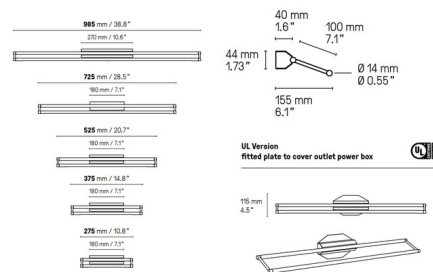

### Description

The simple and minimalist Link Wall Light creates a frame of light. Can be mounted vertically or horizontally. UL junction box backplate cover not pictured. Available in five sizes with a Satin or Polished Brass, Copper, Graphite, or Nickel finish.

### Specifications

COLOR	N/A
BODY FINISH	Satin Brass
WATTAGE	10W
DIMMER	Not Dimmable
DIMENSIONS	28.5"W x 4.5"H x 6.1"D
INTEGRATED LED MODULE	1 x LED/10W/24V LED
COUNTRY OF ORIGIN	France