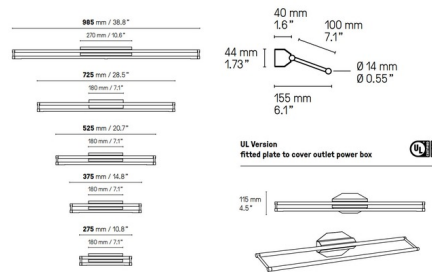

Description

The simple and minimalist Link Wall Light creates a frame of light. Can be mounted vertically or horizontally. UL junction box backplate cover not pictured. Available in five sizes with a Satin or Polished Brass, Copper, Graphite, or Nickel finish.

Shown in satin brass

Specifications

COLOR	N/A
BODY FINISH	Satin Brass
WATTAGE	10W
DIMMER	Not Dimmable
DIMENSIONS	28.5"W x 4.5"H x 6.1"D
INTEGRATED LED MODULE	1 x LED/10W/24V LED
COUNTRY OF ORIGIN	France