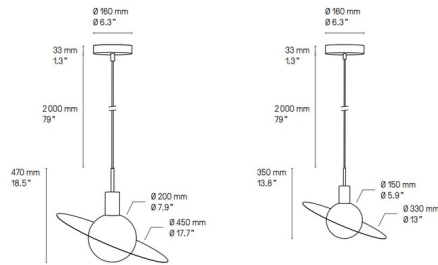

### Description

The solar system-inspired Saturne Pendant features an Opal blown-glass shade surrounded by a rotating brass ring. The 17.7 inch option is UL listed; 13 inch option is NOT UL listed.

Shown in satin brass / opal

### Specifications

COLOR	Opal
BODY FINISH	Satin Brass
WATTAGE	8W
DIMMER	Not Dimmable
DIMENSIONS	13"W x 13.8"H
INTEGRATED LED MODULE	1 x LED/8W/120V LED
COUNTRY OF ORIGIN	France