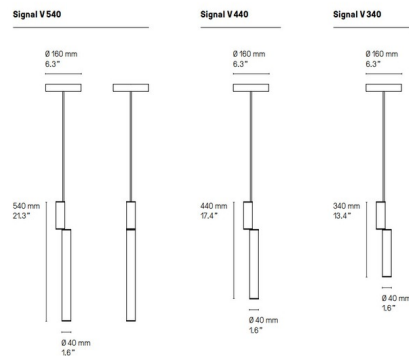

By CVL Luminaires

Description

The Signal Vertical Suspension features an cylindrical polycarbonate diffuser paired with a cylindrical brass accent for a sleek, minimalist look. The asymmetrical silhouette adds just a touch of visual interest to the fixture without demanding too much attention. Includes a 24 volt power supply in canopy. Phase dimming.

Specifications

COLOR Opal
 BODY FINISH Satin Brass
 WATTAGE 10W
 DIMMER Standard 120V
 DIMENSIONS 1.6"W x 21.3"H
 INTEGRATED LED MODULE 1 x LED/10W/120V LED
 COUNTRY OF ORIGIN France

Technical Information

LAMP COLOR 2700K
 LUMENS/WATT 77.00
 LUMINOUS FLUX 770 lumens

Shown in satin brass / opal

CLICK TO VIEW PRODUCT

Notes: