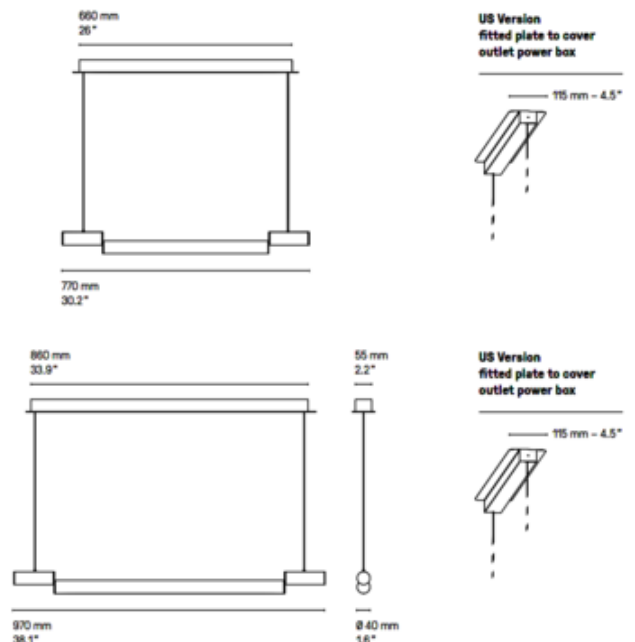

Shown in: Satin Brass / Opal

SHADE COLOR	Opal
BODY FINISH	Satin Brass
WATTAGE	17W
DIMMER	Standard 120V
DIMENSIONS	30.2"L x 1.6"W x 1.6"H
INTEGRATED LED MODULE	
LAMP	1 x LED/17W/120V LED

Technical Information

LUMINOUS FLUX	1600 lumens
LUMENS/WATT	94.12
LAMP COLOR	2700K
PRODUCT DIMENSIONS	Adjustable Sheathed Metal Cable Length: 79"

SPEC #

CVL770393

COMPANY

PROJECT

FIXTURE TYPE

APPROVED BY

DATE