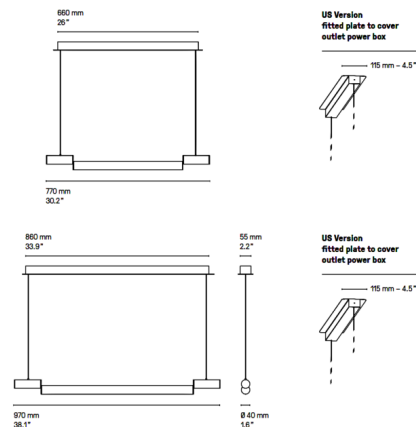

By CVL Luminaires

Description

The Signal Horizontal Suspension brings a clean simple look to your interior space. The cylindrical polycarbonate diffuser provides pleasant, softly diffused illumination. Includes a 24 volt power supply inside canopy and cover plate for US junction box (not shown in images). Note: Polished finishes are only available in 38.1 inch size.

Shown in satin brass / opal

Specifications

COLOR	Opal
BODY FINISH	Satin Brass
WATTAGE	12W
DIMMER	Low Voltage Electronic
DIMENSIONS	30.2"L x 1.6"W x 1.6"H
INTEGRATED LED MODULE	1 x LED/12W/120V LED
COUNTRY OF ORIGIN	France

Technical Information

PRODUCT DIMENSIONS	Adjustable Sheathed Metal Cable Length: 79"
LAMP COLOR	2700K
LUMENS/WATT	80.00
LUMINOUS FLUX	960 lumens

CLICK TO VIEW PRODUCT

Notes: