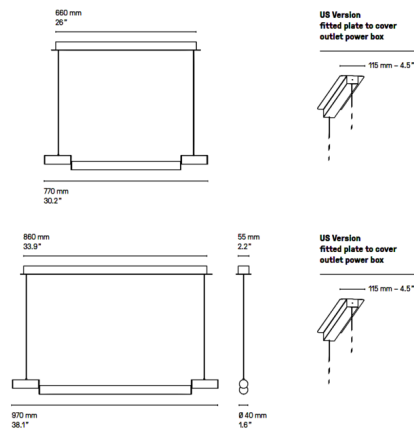

### Description

The Signal Horizontal Suspension brings a clean simple look to your interior space. The cylindrical polycarbonate diffuser provides pleasant, softly diffused illumination. Includes a 24 volt power supply inside canopy and cover plate for US junction box (not shown in images). Note: Polished finishes are only available in 38.1 inch size.

### Specifications

COLOR	Opal
BODY FINISH	Satin Brass
WATTAGE	12W
DIMMER	Low Voltage Electronic
DIMENSIONS	30.2"L x 1.6"W x 1.6"H
INTEGRATED LED MODULE	1 x LED/12W/120V LED
COUNTRY OF ORIGIN	France

### Technical Information

PRODUCT DIMENSIONS	Adjustable Sheathed Metal Cable Length: 79"
LAMP COLOR	2700K
LUMENS/WATT	80.00
LUMINOUS FLUX	960 lumens

CLICK TO VIEW PRODUCT

Notes: