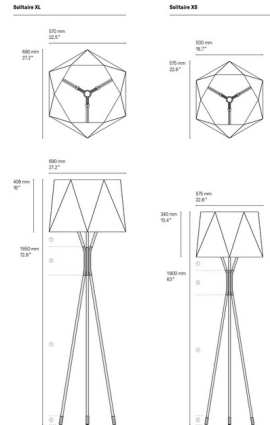

### Description

The three-legged Solitaire Floor Lamp features a flattering two-tone finish and is topped with a stylish, faceted lampshade. Available in two sizes in Polished or Satin Brass, Copper, Graphite, or Nickel. Choose finish for the legs and color for the center and foot accents. Choice of Chinette White or Chinette Black shade.

### Specifications

COLOR . . . . .	Satin Copper
BODY FINISH . . . . .	Satin Graphite
WATTAGE . . . . .	150W
DIMMER . . . . .	Included
DIMENSIONS . . . . .	27.2"W x 72.8"H
BULB NOT INCLUDED . . . . .	1 x A19/Medium (E26)/150W/120V Incandescent
COUNTRY OF ORIGIN . . . . .	France