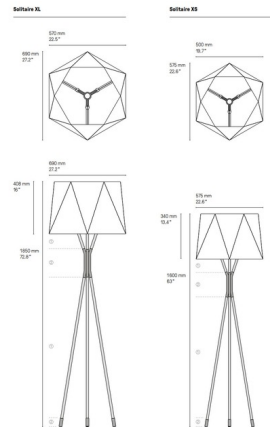

By CVL Luminaires

Description

The three-legged Solitaire Floor Lamp features a flattering two-tone finish and is topped with a stylish, faceted lampshade. Available in two sizes in Polished or Satin Brass, Copper, Graphite, or Nickel. Choose finish for the legs and color for the center and foot accents. Choice of Chinette White or Chinette Black shade.

Shown in satin graphite / satin copper

Specifications

COLOR Satin Copper
BODY FINISH Satin Graphite
WATTAGE 150W
DIMMER Included
DIMENSIONS 27.2"W x 72.8"H
BULB NOT INCLUDED 1 x A19/Medium (E26)/150W/120V Incandescent
COUNTRY OF ORIGIN France