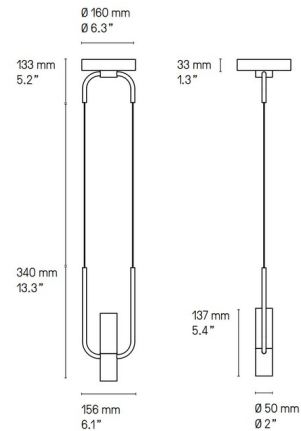

Lightology

lightology.com
866-954-4489
06-27-26

Project: _____

Company: _____

Location: _____ Fixture Type: _____

SPEC #: **CVL770682**

Approved On: _____ Approved By: _____

Storm Pendant By CVL Luminaires

Shown in satin graphite

Specifications

COLOR N/A
BODY FINISH Satin Graphite
WATTAGE 8W
DIMMER Low Voltage Electronic
DIMENSIONS 79"L x 6.1"W x 20"H x 2"D
INTEGRATED LED MODULE 1 x LED/8W/120V LED
COUNTRY OF ORIGIN France

Technical Information

PRODUCT DIMENSIONS Adjustable Cable Length: 79"
LAMP COLOR 2700K
LUMENS/WATT 68.75
LUMINOUS FLUX 550 lumens

CLICK TO VIEW PRODUCT

Notes: