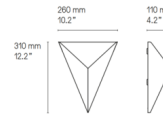

CLICK TO VIEW PRODUCT

Notes: