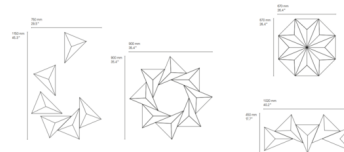

CLICK TO VIEW PRODUCT

Notes: