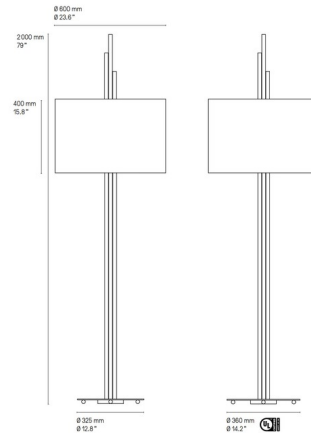

### Description

Inspired by Manhattan skyscrapers, the Upper Floor Lamp is a unique made of tall brass tubes topped with a large drum shade. Available in Satin or Polished Brass, Copper, Graphite or Nickel with a White, Grey, or Off White shade. Switch on cord.

### Specifications

COLOR	White
BODY FINISH	Satin Brass
WATTAGE	450W
DIMMER	Standard 120V
DIMENSIONS	23.6"W x 79"H
BULB NOT INCLUDED	3 x A19/Medium (E26)/150W/120V Incandescent
COUNTRY OF ORIGIN	France

CLICK TO VIEW PRODUCT