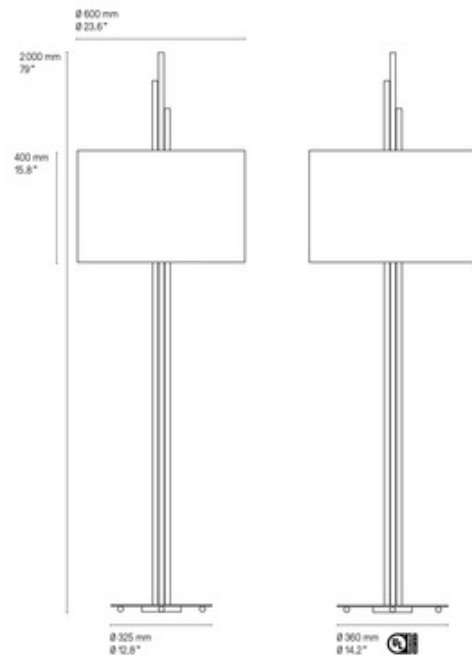

BRAND

CVL Luminaires

DESCRIPTION

Inspired by Manhattan skyscrapers, the Upper Floor Lamp is a unique made of tall brass tubes topped with a large drum shade. Available in Satin Brass, Copper, Graphite or Nickel with a White, Grey, or Off White shade. Switch on cord.

Shown in: Satin Brass / White

SHADE COLOR	White
BODY FINISH	Satin Brass
WATTAGE	450W
DIMMER	Standard 120V
DIMENSIONS	23.6"W x 79"H
BULB NOT INCLUDED	
LAMP	3 x A19/Medium (E26)/150W/120V Incandescent

SPEC # CVL770697