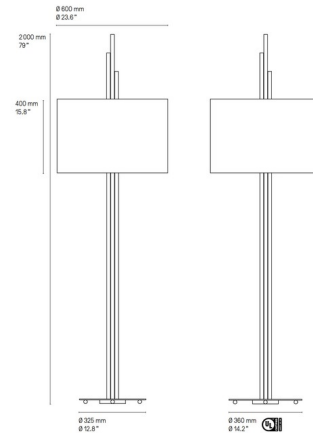

Description

Inspired by Manhattan skyscrapers, the Upper Floor Lamp is a unique made of tall brass tubes topped with a large drum shade. Available in Satin or Polished Brass, Copper, Graphite or Nickel with a White, Grey, or Off White shade. Switch on cord.

Shown in satin brass / white

Specifications

COLOR	White
BODY FINISH	Satin Brass
WATTAGE	450W
DIMMER	Standard 120V
DIMENSIONS	23.6\"W x 79\"H
BULB NOT INCLUDED	3 x A19/Medium (E26)/150W/120V Incandescent
COUNTRY OF ORIGIN	France