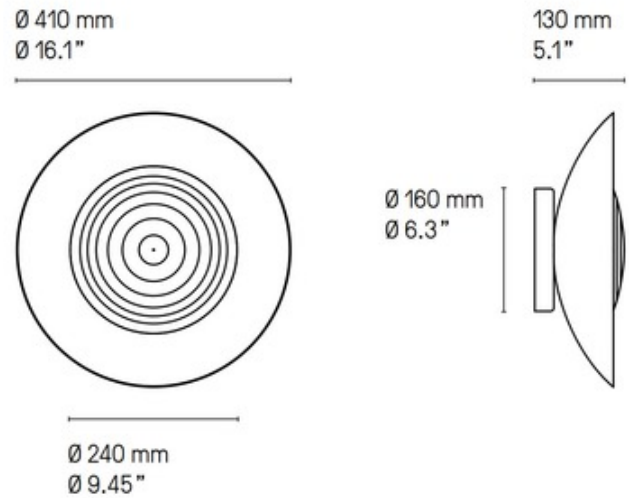

Technical Information

LUMINOUS FLUX	1060 lumens
LUMENS/WATT	106.00
LAMP COLOR	2700 K

ITEM NUMBER CVL770732

COMPANY	PROJECT	FIXTURE TYPE	APPROVED BY	DATE