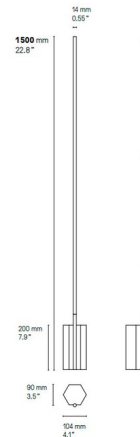

# Lightology

lightology.com  
866-954-4489  
06-29-26

Project: \_\_\_\_\_

Company: \_\_\_\_\_

Location: \_\_\_\_\_ Fixture Type: \_\_\_\_\_

SPEC #: **CVL770838**

Approved On: \_\_\_\_\_ Approved By: \_\_\_\_\_

### Description

Simple and minimalist, the Link Floor Lamp features a slim stem resting against a sturdy hexagonal base. A thin strip of LED light can be positioned towards a wall to provide soft, indirect light. Available in Polished or Satin Brass, Copper, Graphite, or Nickel. On/Off switch on black textile cord.

### Specifications

COLOR	N/A
BODY FINISH	Satin Brass
WATTAGE	10W
DIMMER	N/A
DIMENSIONS	4.1"W x 59.1"H x 3.5"D
INTEGRATED LED MODULE	1 x LED/10W/120V LED
COUNTRY OF ORIGIN	France

### Technical Information

LAMP COLOR	2700K
LUMENS/WATT	120.00
LUMINOUS FLUX	1200 lumens

CLICK TO VIEW PRODUCT

Notes: