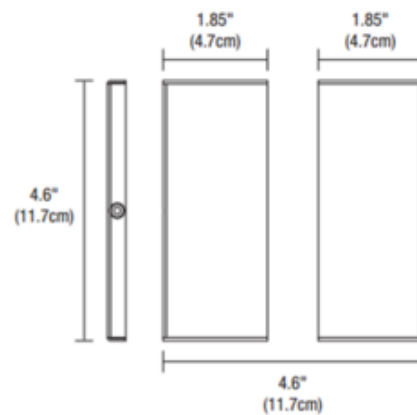

BRAND

PureEdge Lighting

DESCRIPTION

The Cirrus Channel Ceiling 4 Inch Square Split Canopy (included with 4S selected in fixture ordering code) fits on a standard 4 inch electrical box with round plaster ring. It fits flush along the channel while covering junction box. The canopy may float anywhere along the channel.

Shown in: Satin Nickel

SHADE COLOR	N/A
BODY FINISH	Satin Nickel
WATTAGE	N/A
DIMMER	N/A
DIMENSIONS	4.6"W x 4.6"H
LAMP	N/A

SPEC # EDG770839

COMPANY	PROJECT	FIXTURE TYPE	APPROVED BY	DATE