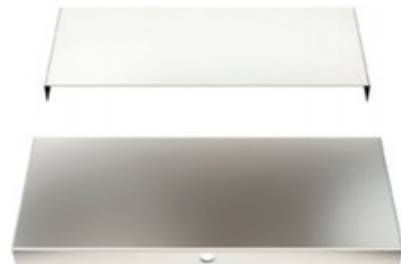

BRAND

PureEdge Lighting

DESCRIPTION

The Cirrus Channel Ceiling 4 Inch Square Split Canopy (included with 4S selected in fixture ordering code) fits on a standard 4 inch electrical box with round plaster ring. It fits flush along the channel while covering junction box. The canopy may float anywhere along the channel.

Shown in: Satin Nickel

SHADE COLOR	N/A
BODY FINISH	Satin Nickel
WATTAGE	N/A
DIMMER	N/A
DIMENSIONS	4.6"W x 4.6"H
LAMP	N/A

SPEC # EDG770839

COMPANY	PROJECT	FIXTURE TYPE	APPROVED BY	DATE