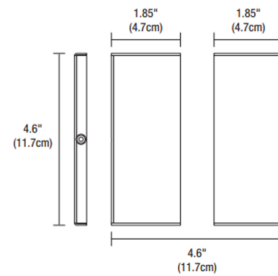

Lightology

lightology.com
866-954-4489
05-16-26

Project: _____

Company: _____

Location: _____ Fixture Type: _____

SPEC #: **EDG770839**

Approved On: _____ Approved By: _____

Cirrus Ceiling 4 Inch Square Split Canopy By PureEdge Lighting

Description

The Cirrus Channel Ceiling 4 Inch Square Split Canopy (included with 4S selected in fixture ordering code) fits on a standard 4 inch electrical box with round plaster ring. It fits flush along the channel while covering junction box. The canopy may float anywhere along the channel.

Shown in satin nickel

Specifications

COLOR	N/A
BODY FINISH	Satin Nickel
WATTAGE	N/A
DIMMER	N/A
DIMENSIONS	4.6"W x 4.6"H
BULB	N/A

CLICK TO VIEW PRODUCT

Notes: