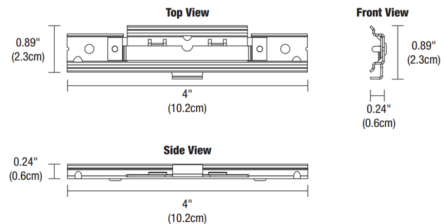

By PureEdge Lighting

Description

The Ceiling Mounting Locking Clip may be ordered separately for extra support. The channel slides into the clip and locks in place staying securely fastened to the ceiling or to the wall.

Shown in aluminum

Specifications

COLOR	N/A
BODY FINISH	Aluminum
WATTAGE	N/A
DIMMER	N/A
DIMENSIONS	4"W x 0.89"H x 0.24"D
BULB	N/A

CLICK TO VIEW PRODUCT

Notes: