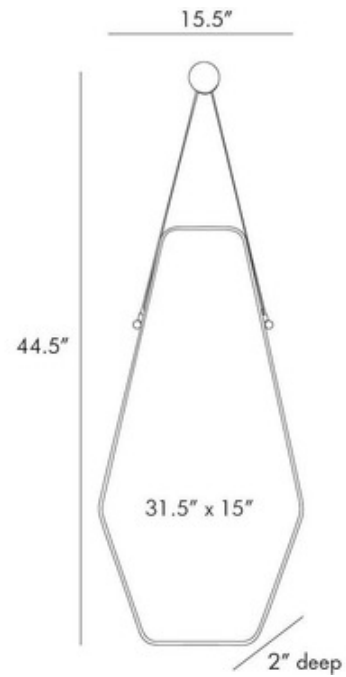

BRAND

Arteriors Home

DESCRIPTION

The Ripley Mirror offers a chic, minimal geometric design that will add a touch of modern sophistication to any space, featuring an irregular hexagonal mirror set into an Antique Brass frame, hung from by a Black leather strap to an Antique Brass mounting hook.

COLOR	N/A
BODY FINISH	Antique Brass
WATTAGE	N/A
DIMMER	N/A
DIMENSIONS	15.5"W x 44.5"H x 1"D
LAMP	N/A

SPEC #

AHM770856

COMPANY

PROJECT

FIXTURE TYPE

APPROVED BY

DATE