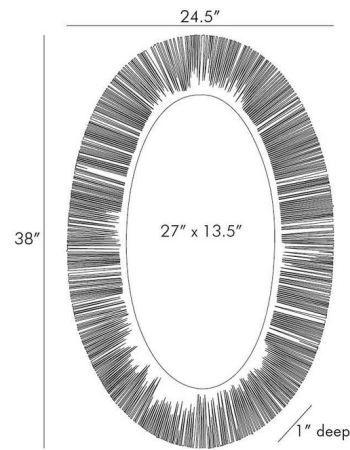

### Description

The Perseus Mirror offers a chic, updated take on the centuries-old French sunburst design, featuring an oval plain glass mirror framed in a brass welding with hundreds of Natural Iron thin metal spokes extending out. May be hung vertically or horizontally.

Shown in natural iron

### Specifications

COLOR	N/A
BODY FINISH	Natural Iron
WATTAGE	N/A
DIMMER	N/A
DIMENSIONS	24.5"W x 38"H x 1"D
BULB	N/A

CLICK TO VIEW PRODUCT

Notes: