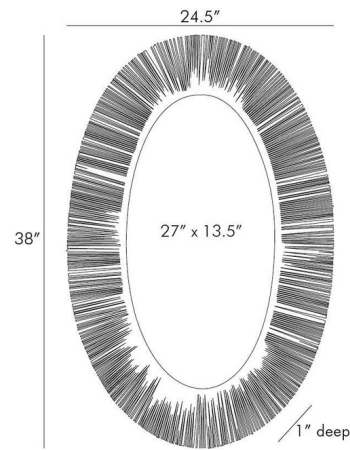

Description

The Perseus Mirror offers a chic, updated take on the centuries-old French sunburst design, featuring an oval plain glass mirror framed in a brass welding with hundreds of Natural Iron thin metal spokes extending out. May be hung vertically or horizontally.

Shown in natural iron

Specifications

| | |
|-------------|---------------------|
| COLOR | N/A |
| BODY FINISH | Natural Iron |
| WATTAGE | N/A |
| DIMMER | N/A |
| DIMENSIONS | 24.5"W x 38"H x 1"D |
| BULB | N/A |