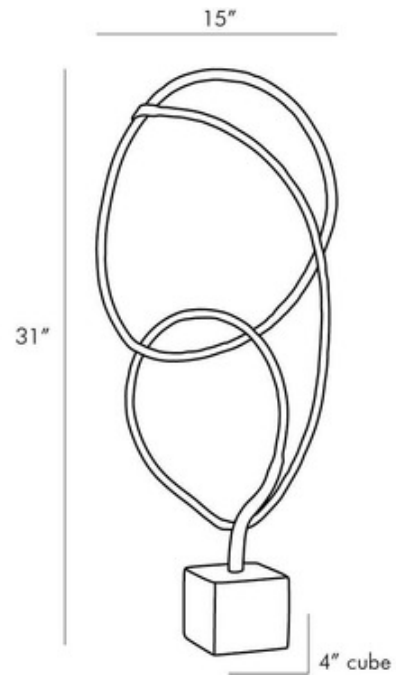

BRAND

Arteriors Home

DESCRIPTION

The Prudence Sculpture has a bold presence that will delight with its Gold Leaf finished continuous loop forms that extend out from a solid block of White Marble.

COLOR	N/A
BODY FINISH	Gold
WATTAGE	N/A
DIMMER	N/A
DIMENSIONS	15"W x 31"H x 8"D
LAMP	N/A

SPEC #

AHM770858

COMPANY

PROJECT

FIXTURE TYPE

APPROVED BY

DATE